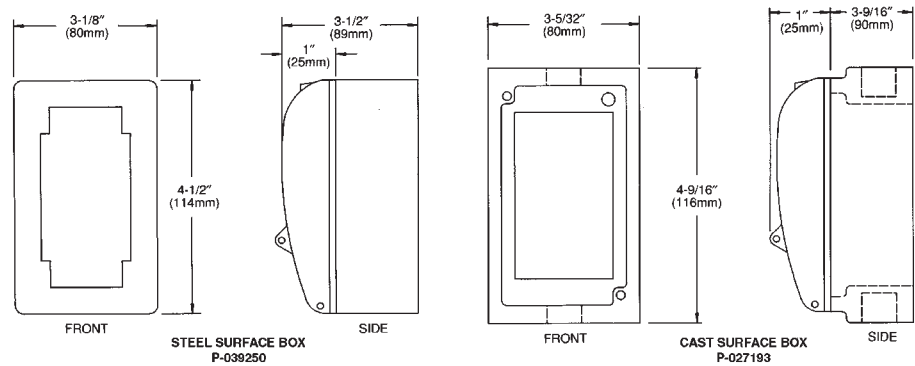

U.S.
T 888-GESECURITY
F 503-691-7566

Canada
T 519 376 2430
F 519 376 7258

Asia
T 852 2907 8108
F 852 2142 5063

Latin America
T 305 593 4301
F 305 593 4300

www.gesecurity.com/fireworx

© 2009 General Electric Company
All Rights Reserved

Mounting

WARNING: These devices will not operate without electrical power. As fires frequently cause power interruptions, we suggest you discuss further safeguards with your local fire protection specialist.

Ordering Information

All models are fire alarm red with Aluminum Strips. They are marked "Pull in Case of Fire" on the pull handle.

Cat. No.	Marking (top of device)	Switch Contacts			Field Connections		Pre-Signal Pre-Signal
		Single Pole	Double Pole	Open Circuit	Screw Terminals	Wire Leads	
270A-DPO	Fire Alarm		✓	✓		✓	
270A-SPO	Fire Alarm	✓		✓		✓	
270P-SPO	Fire Alarm	✓		✓	✓		✓