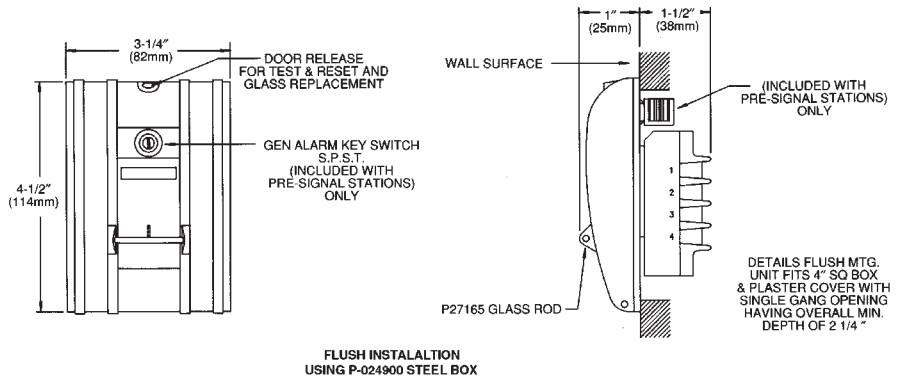

U.S.
T 888-GESECURITY
F 503-691-7566

Canada
T 519 376 2430
F 519 376 7258

Asia
T 852 2907 8108
F 852 2142 5063

Latin America
T 305 593 4301
F 305 593 4300

www.gesecurity.com/fireworx

© 2009 General Electric Company
All Rights Reserved

Mounting

WARNING: These devices will not operate without electrical power. As fires frequently cause power interruptions, we suggest you discuss further safeguards with your local fire protection specialist.

Ordering Information

All models are fire alarm red with Aluminum Strips. They are marked "Pull in Case of Fire" on the pull handle.

Cat. No.	Marking (top of device)	Switch Contacts			Field Connections		Pre-Signal Pre-Signal
		Single Pole	Double Pole	Open Circuit	Screw Terminals	Wire Leads	
270A-DPO	Fire Alarm		✓	✓		✓	
270A-SPO	Fire Alarm	✓		✓		✓	
270P-SPO	Fire Alarm	✓		✓	✓		✓